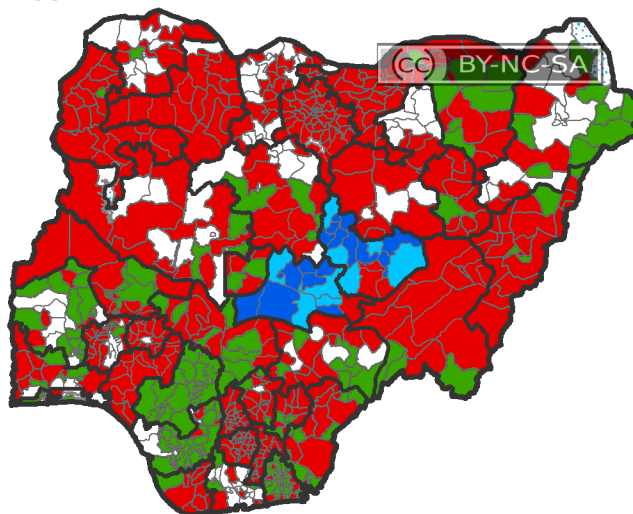

# Progress of the LF elimination programme by LGA in Nigeria, 2001-2005

2001

2002

2003

2004

2005