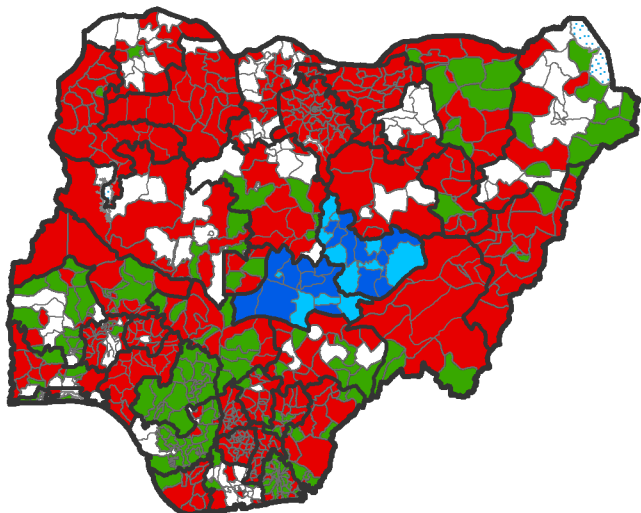

# Progress of the LF elimination programme by LGA in Nigeria, 2001-2005

2001

2002

2003

2004

2005