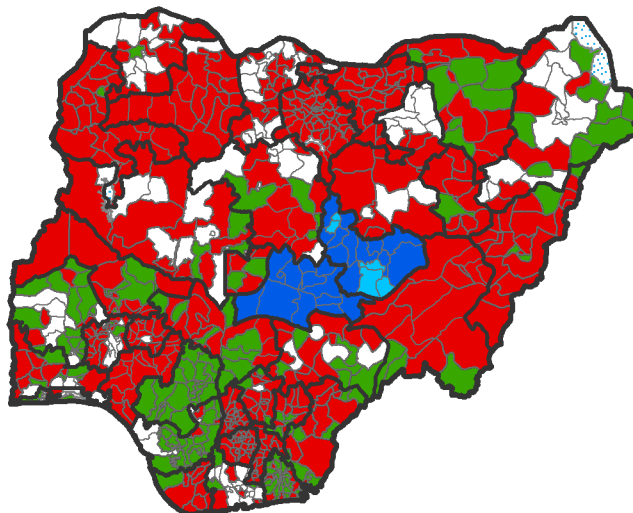

# Progress of the LF elimination programme by LGA in Nigeria, 2001-2005

2001

2002

2003

2004

2005