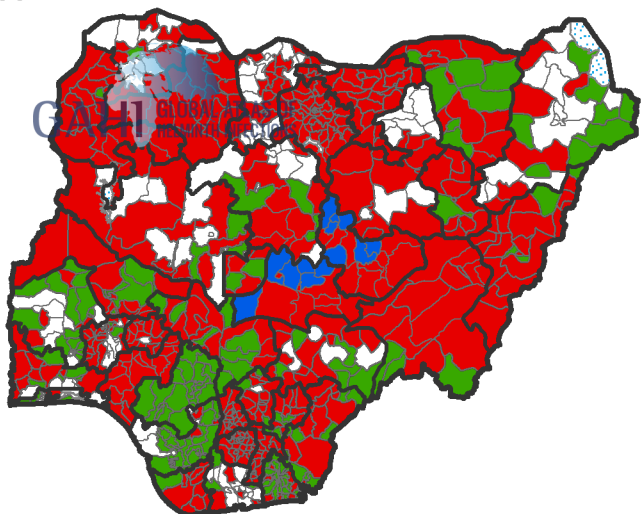

# Progress of the LF elimination programme by LGA in Nigeria, 2001-2005

2001

2002

2003

2004

2005