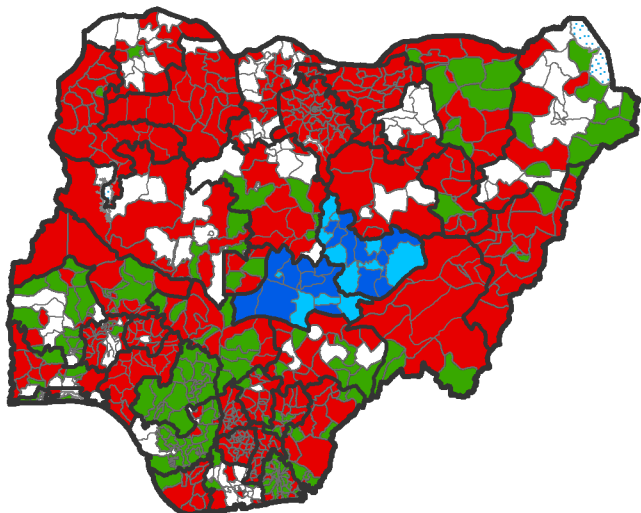

Progress of the LF elimination programme by LGA in Nigeria, 2001-2005

2001

2002

2003

2004

2005

Population MDA Coverage

 <65% population coverage

 >65% population coverage

 Endemic but not currently covered

 Non-endemic

 Endemicity not known / not reported