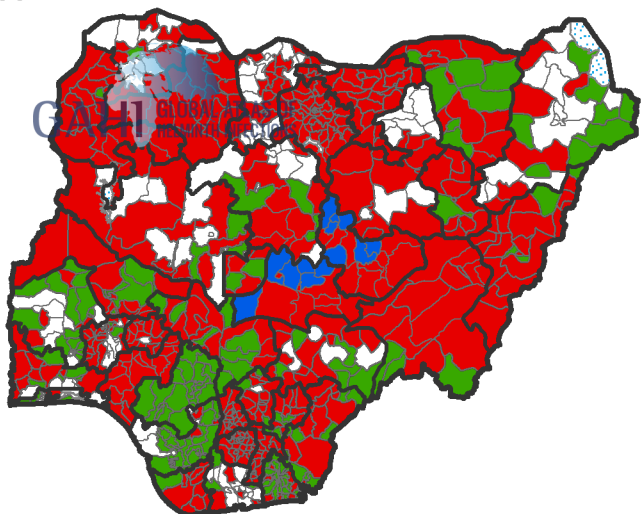

Progress of the LF elimination programme by LGA in Nigeria, 2001-2005

2001

2002

2003

2004

2005

Population MDA Coverage

 <65% population coverage

 >65% population coverage

 Endemic but not currently covered

 Non-endemic

 Endemicity not known / not reported