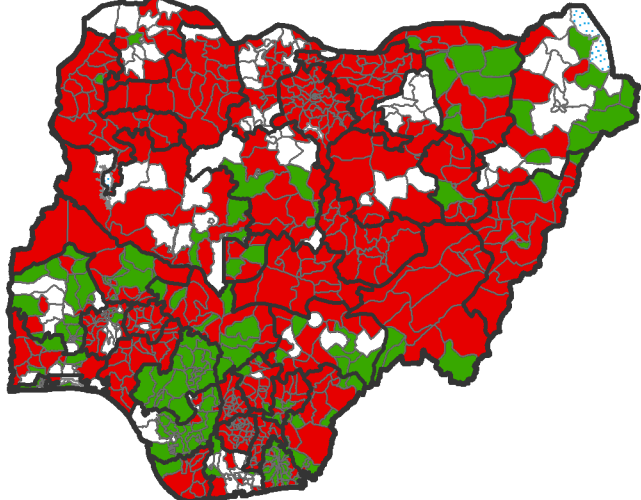

Progress of the LF elimination programme by LGA in Nigeria, 2001-2005

2001

2002

2003

2004

2005

Population MDA Coverage

 <65% population coverage

 >65% population coverage

 Endemic but not currently covered

 Non-endemic

 Endemicity not known / not reported