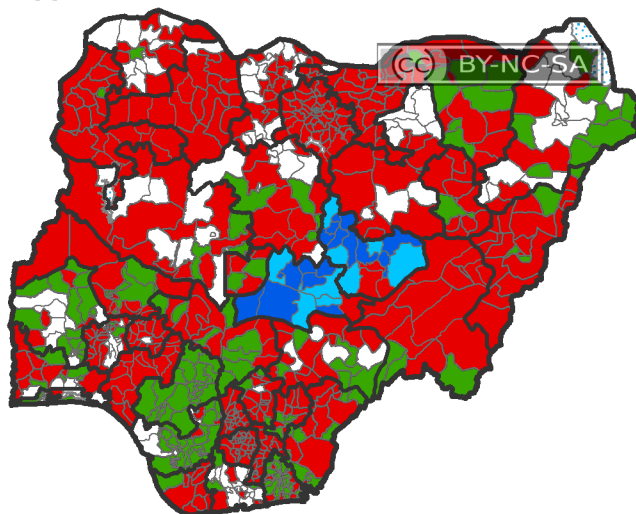

Progress of the LF elimination programme by LGA in Nigeria, 2001-2005

2001

2002

2003

2004

2005

Population MDA Coverage

 <65% population coverage

 >65% population coverage

 Endemic but not currently covered

 Non-endemic

 Endemicity not known / not reported