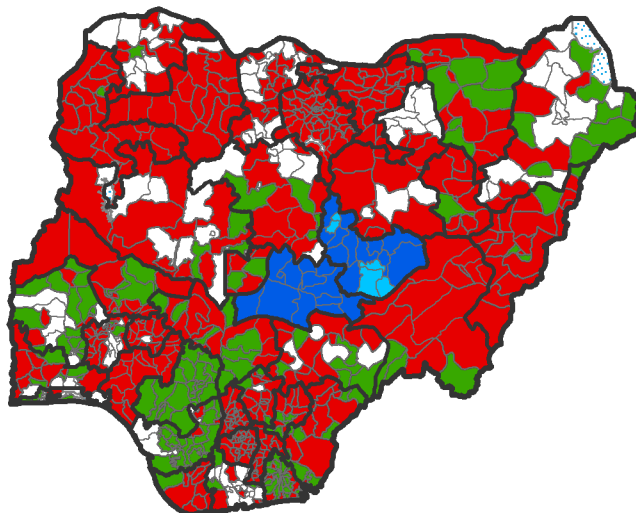

Progress of the LF elimination programme by LGA in Nigeria, 2001-2005

2001

2002

2003

2004

2005

Population MDA Coverage

 <65% population coverage

 >65% population coverage

 Endemic but not currently covered

 Non-endemic

 Endemicity not known / not reported